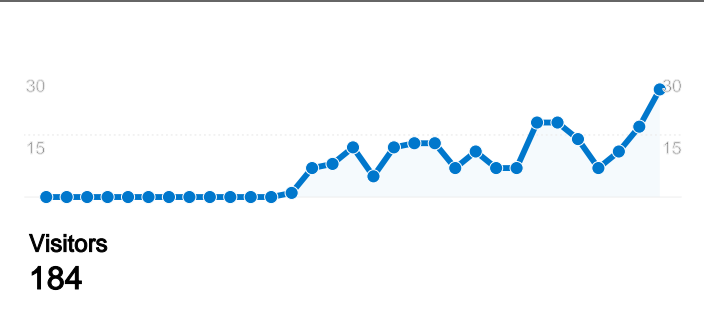

**Site Usage**

**251** Visits

**21.12%** Bounce Rate

**1,213** Pageviews

**00:02:21** Avg. Time on Site

**4.83** Pages/Visit

**73.31%** % New Visits

**Visitors Overview**

## 184 people visited this site

-  **251** Visits
-  **184** Absolute Unique Visitors
-  **1,213** Pageviews
-  **4.83** Average Pageviews
-  **00:02:21** Time on Site
-  **21.12%** Bounce Rate
-  **73.31%** New Visits

All traffic sources sent a total of 251 visits

-  **33.86%** Direct Traffic
-  **15.54%** Referring Sites
-  **50.60%** Search Engines

**251 visits came from 6 countries/territories**

Site Usage

Country/Territory	Visits	Pages/Visit	Avg. Time on Site	% New Visits	Bounce Rate
United Kingdom	241	4.96	00:02:26	72.20%	18.67%
United States	4	1.00	00:00:00	100.00%	100.00%
Ireland	3	1.00	00:00:00	100.00%	100.00%
Philippines	1	4.00	00:01:21	100.00%	0.00%
Australia	1	5.00	00:01:14	100.00%	0.00%
Japan	1	1.00	00:00:00	100.00%	100.00%