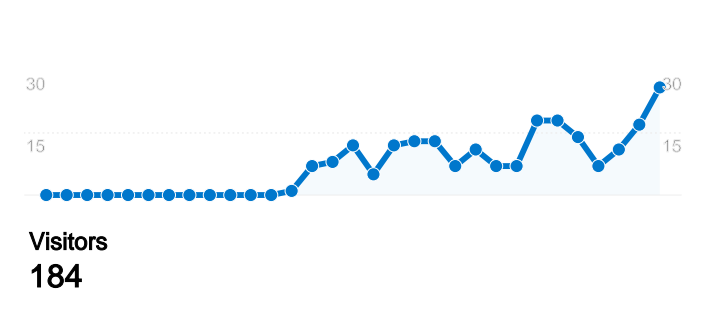

Site Usage

251 Visits

21.12% Bounce Rate

1,213 Pageviews

00:02:21 Avg. Time on Site

4.83 Pages/Visit

73.31% % New Visits

Visitors Overview

251 Visits

184 Absolute Unique Visitors

1,213 Pageviews

4.83 Average Pageviews

00:02:21 Time on Site

21.12% Bounce Rate

73.31% New Visits

Technical Profile

All traffic sources sent a total of 251 visits

-  33.86% Direct Traffic
-  15.54% Referring Sites
-  50.60% Search Engines

Top Traffic Sources

Sources	Visits	% visits	Keywords	Visits	% visits
google (organic)	109	43.43%	wigan it	50	39.37%
(direct) ((none))	85	33.86%	data recovery wigan	27	21.26%
ask.com (referral)	11	4.38%	pc repair wigan	9	7.09%
intelseek.com(referral)	10	3.98%	webdesign wigan	4	3.15%
altavista (organic)	5	1.99%	computer wigan	3	2.36%

251 visits came from 6 countries/territories

Site Usage

Country/Territory	Visits	Pages/Visit	Avg. Time on Site	% New Visits	Bounce Rate
United Kingdom	241	4.96	00:02:26	72.20%	18.67%
United States	4	1.00	00:00:00	100.00%	100.00%
Ireland	3	1.00	00:00:00	100.00%	100.00%
Philippines	1	4.00	00:01:21	100.00%	0.00%
Australia	1	5.00	00:01:14	100.00%	0.00%
Japan	1	1.00	00:00:00	100.00%	100.00%