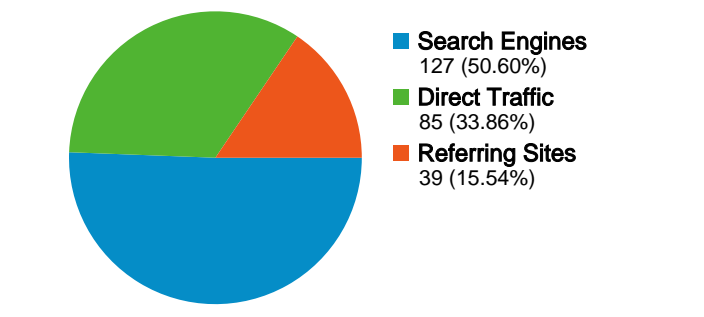

Traffic Sources Overview

Content Overview

Pages	Pageviews	% Pageviews
/	323	26.63%
/onlinebackup.aspx	89	7.34%
/terms.aspx	80	6.60%
/hosting.aspx	75	6.18%
/programming.aspx	72	5.94%