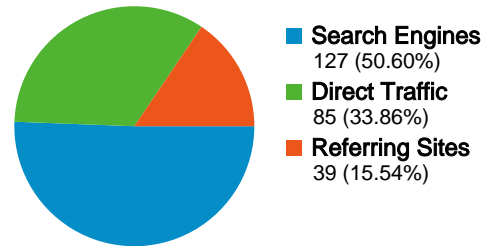

251 Visits

184 Absolute Unique Visitors

1,213 Pageviews

4.83 Average Pageviews

00:02:21 Time on Site

21.12% Bounce Rate

73.31% New Visits

Technical Profile

All traffic sources sent a total of 251 visits

-  33.86% Direct Traffic
-  15.54% Referring Sites
-  50.60% Search Engines

Top Traffic Sources

Sources	Visits	% visits	Keywords	Visits	% visits
google (organic)	109	43.43%	wigan it	50	39.37%
(direct) ((none))	85	33.86%	data recovery wigan	27	21.26%
ask.com (referral)	11	4.38%	pc repair wigan	9	7.09%
intelseek.com(referral)	10	3.98%	webdesign wigan	4	3.15%
altavista (organic)	5	1.99%	computer wigan	3	2.36%

251 visits came from 6 countries/territories

Site Usage

Country/Territory	Visits	Pages/Visit	Avg. Time on Site	% New Visits	Bounce Rate
United Kingdom	241	4.96	00:02:26	72.20%	18.67%
United States	4	1.00	00:00:00	100.00%	100.00%
Ireland	3	1.00	00:00:00	100.00%	100.00%
Philippines	1	4.00	00:01:21	100.00%	0.00%
Australia	1	5.00	00:01:14	100.00%	0.00%
Japan	1	1.00	00:00:00	100.00%	100.00%