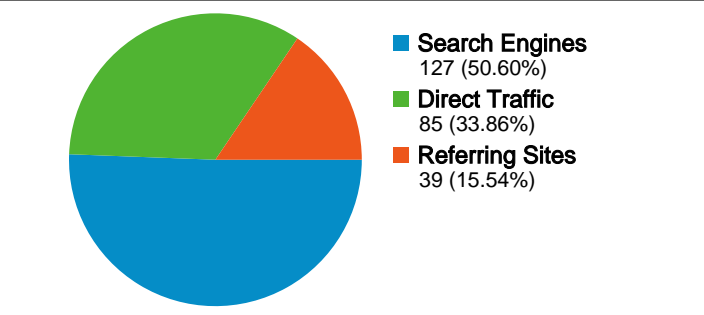

Traffic Sources Overview

Content Overview

Pages	Pageviews	% Pageviews
/	323	26.63%
/onlinebackup.aspx	89	7.34%
/terms.aspx	80	6.60%
/hosting.aspx	75	6.18%
/programming.aspx	72	5.94%