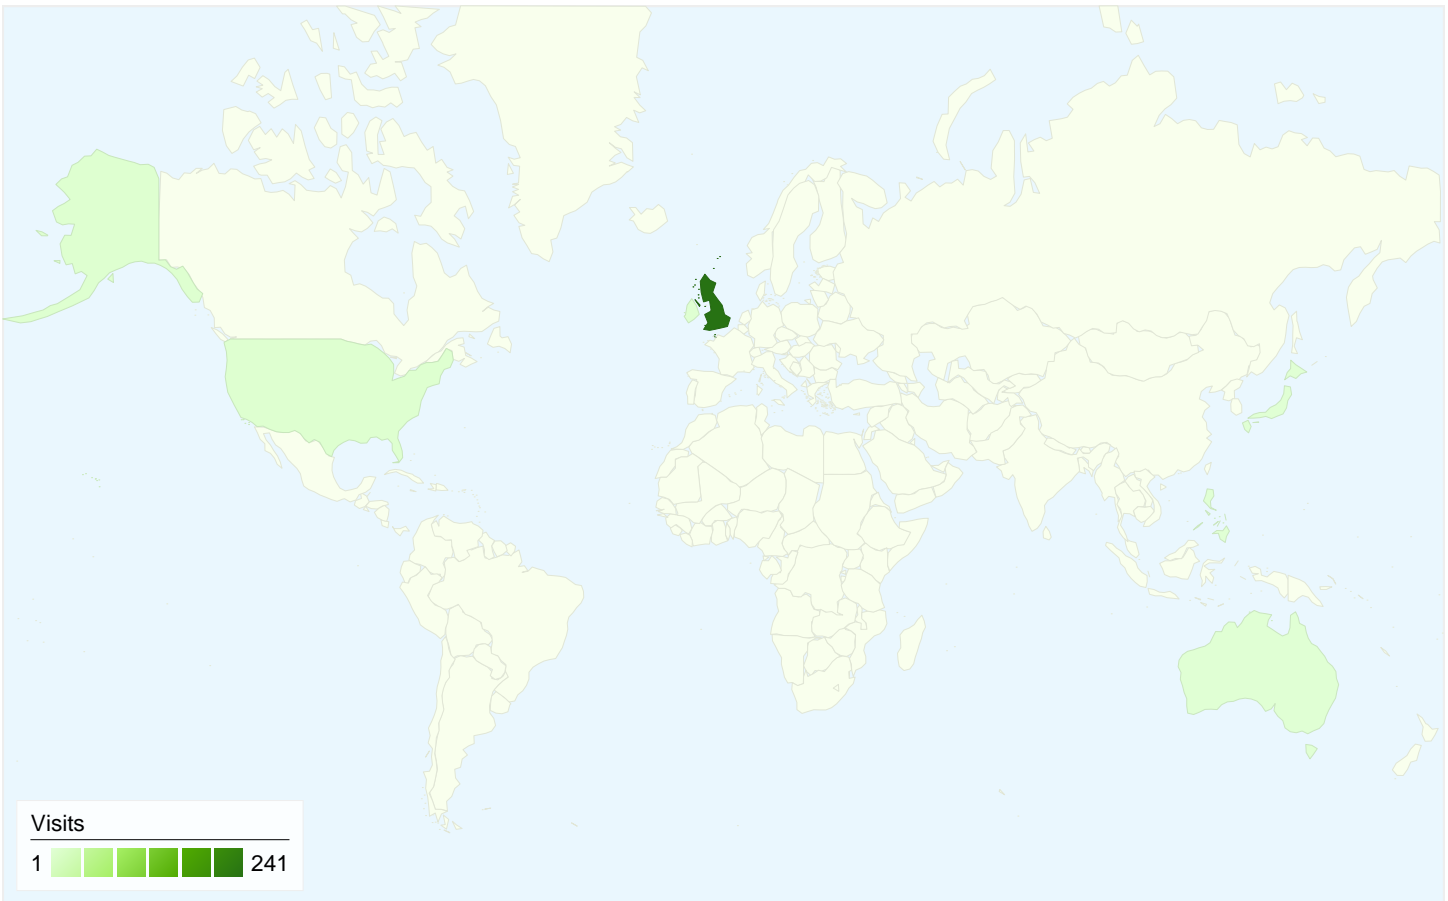

All traffic sources sent a total of 251 visits

-  33.86% Direct Traffic
-  15.54% Referring Sites
-  50.60% Search Engines

Top Traffic Sources

Sources	Visits	% visits	Keywords	Visits	% visits
google (organic)	109	43.43%	wigan it	50	39.37%
(direct) ((none))	85	33.86%	data recovery wigan	27	21.26%
ask.com (referral)	11	4.38%	pc repair wigan	9	7.09%
intelseek.com(referral)	10	3.98%	webdesign wigan	4	3.15%
altavista (organic)	5	1.99%	computer wigan	3	2.36%

251 visits came from 6 countries/territories

Site Usage

Country/Territory	Visits	Pages/Visit	Avg. Time on Site	% New Visits	Bounce Rate
United Kingdom	241	4.96	00:02:26	72.20%	18.67%
United States	4	1.00	00:00:00	100.00%	100.00%
Ireland	3	1.00	00:00:00	100.00%	100.00%
Philippines	1	4.00	00:01:21	100.00%	0.00%
Australia	1	5.00	00:01:14	100.00%	0.00%
Japan	1	1.00	00:00:00	100.00%	100.00%