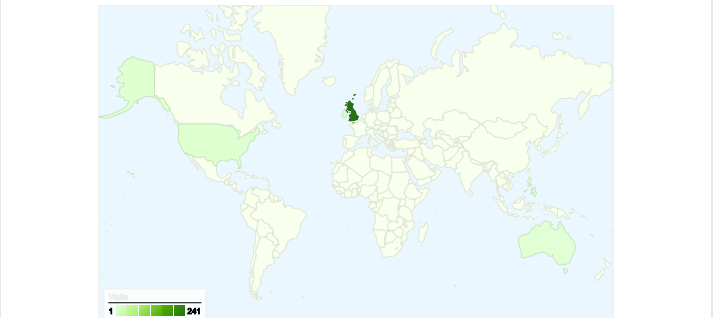

Site Usage

251 Visits

21.12% Bounce Rate

1,213 Pageviews

00:02:21 Avg. Time on Site

4.83 Pages/Visit

73.31% % New Visits

Visitors Overview

Map Overlay world

Traffic Sources Overview

Content Overview

Pages	Pageviews	% Pageviews
/	323	26.63%
/onlinebackup.aspx	89	7.34%
/terms.aspx	80	6.60%
/hosting.aspx	75	6.18%
/programming.aspx	72	5.94%

184 people visited this site

251 visits came from 6 countries/territories

Site Usage

Country/Territory	Visits	Pages/Visit	Avg. Time on Site	% New Visits	Bounce Rate
United Kingdom	241	4.96	00:02:26	72.20%	18.67%
United States	4	1.00	00:00:00	100.00%	100.00%
Ireland	3	1.00	00:00:00	100.00%	100.00%
Philippines	1	4.00	00:01:21	100.00%	0.00%
Australia	1	5.00	00:01:14	100.00%	0.00%
Japan	1	1.00	00:00:00	100.00%	100.00%