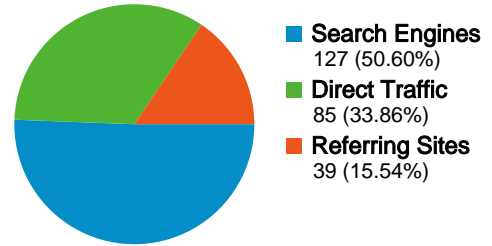

## 184 people visited this site

-  **251** Visits
-  **184** Absolute Unique Visitors
-  **1,213** Pageviews
-  **4.83** Average Pageviews
-  **00:02:21** Time on Site
-  **21.12%** Bounce Rate
-  **73.31%** New Visits

All traffic sources sent a total of 251 visits

-  **33.86%** Direct Traffic
-  **15.54%** Referring Sites
-  **50.60%** Search Engines

## Top Traffic Sources

Sources	Visits	% visits	Keywords	Visits	% visits
google (organic)	109	43.43%	wigan it	50	39.37%
(direct) ((none))	85	33.86%	data recovery wigan	27	21.26%
ask.com (referral)	11	4.38%	pc repair wigan	9	7.09%
intelseek.com(referral)	10	3.98%	webdesign wigan	4	3.15%
altavista (organic)	5	1.99%	computer wigan	3	2.36%

**251 visits came from 6 countries/territories**

Site Usage

Country/Territory	Visits	Pages/Visit	Avg. Time on Site	% New Visits	Bounce Rate
United Kingdom	241	4.96	00:02:26	72.20%	18.67%
United States	4	1.00	00:00:00	100.00%	100.00%
Ireland	3	1.00	00:00:00	100.00%	100.00%
Philippines	1	4.00	00:01:21	100.00%	0.00%
Australia	1	5.00	00:01:14	100.00%	0.00%
Japan	1	1.00	00:00:00	100.00%	100.00%