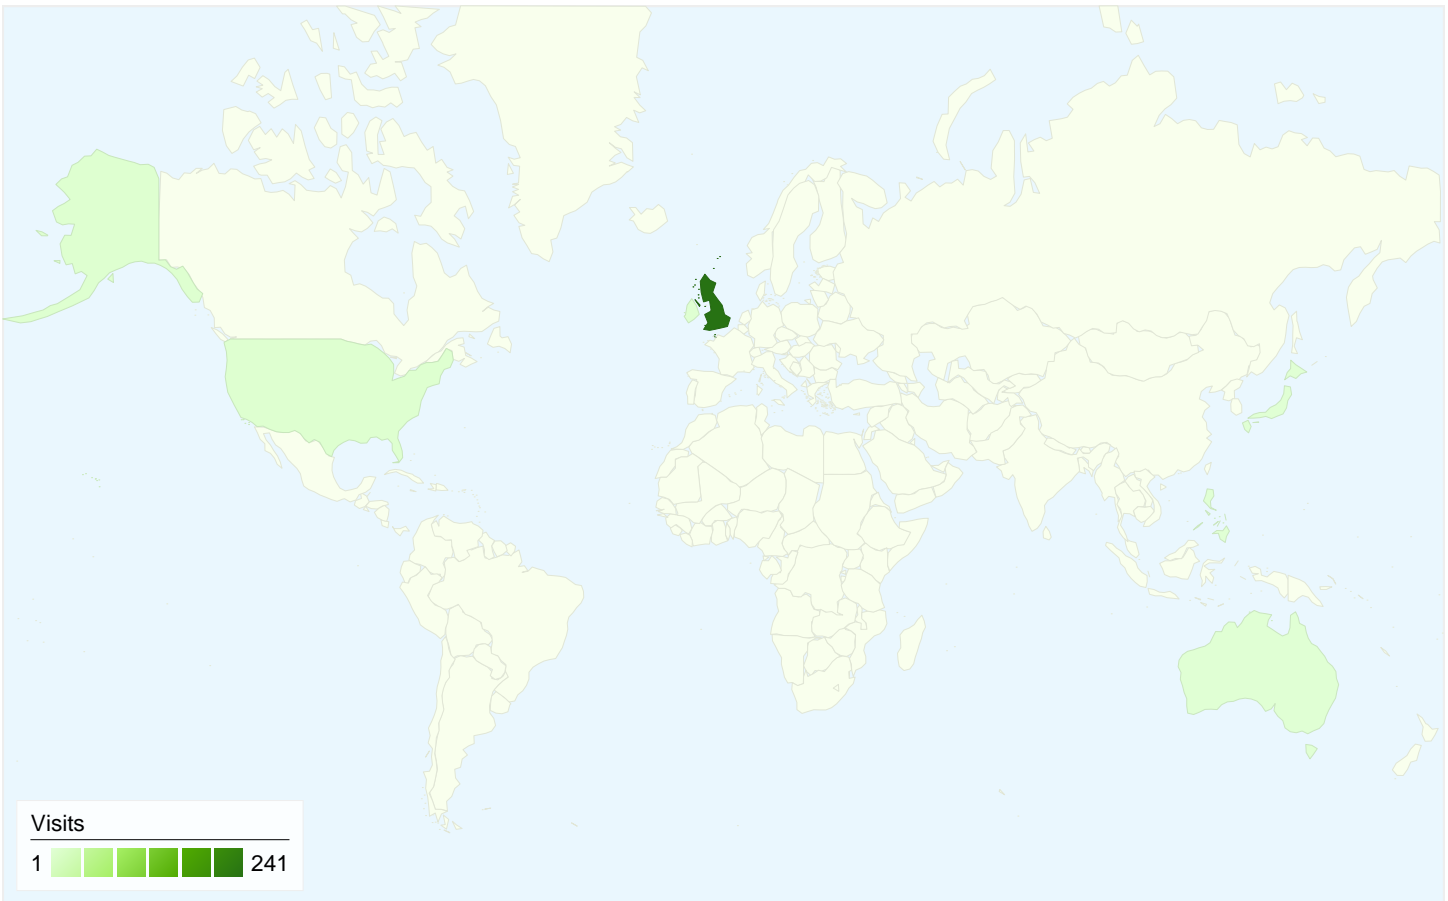

## 184 people visited this site

-  **251** Visits
-  **184** Absolute Unique Visitors
-  **1,213** Pageviews
-  **4.83** Average Pageviews
-  **00:02:21** Time on Site
-  **21.12%** Bounce Rate
-  **73.31%** New Visits

All traffic sources sent a total of 251 visits

-  **33.86%** Direct Traffic
-  **15.54%** Referring Sites
-  **50.60%** Search Engines

**251 visits came from 6 countries/territories**

Site Usage

Country/Territory	Visits	Pages/Visit	Avg. Time on Site	% New Visits	Bounce Rate
United Kingdom	241	4.96	00:02:26	72.20%	18.67%
United States	4	1.00	00:00:00	100.00%	100.00%
Ireland	3	1.00	00:00:00	100.00%	100.00%
Philippines	1	4.00	00:01:21	100.00%	0.00%
Australia	1	5.00	00:01:14	100.00%	0.00%
Japan	1	1.00	00:00:00	100.00%	100.00%