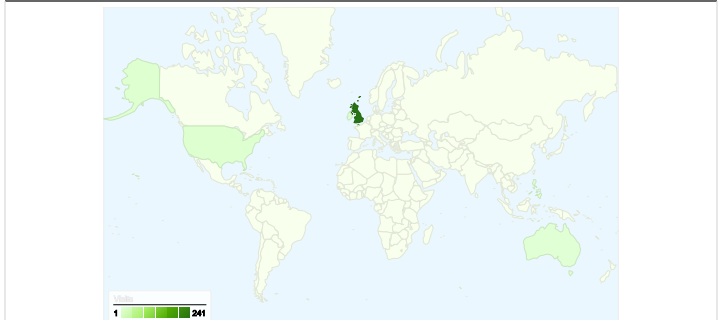

Map Overlay world